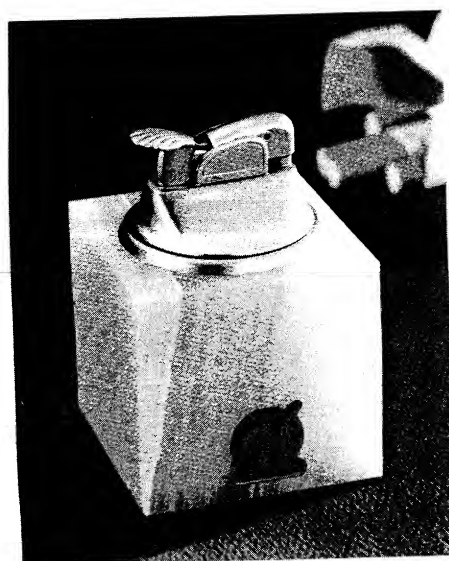

101 LIGHTER IMPORTED MOVEMENT SQUARE
102 LIGHTER EVANS MOVEMENT SQUARE
103 LIGHTER EVANS BUTANE SQUARE